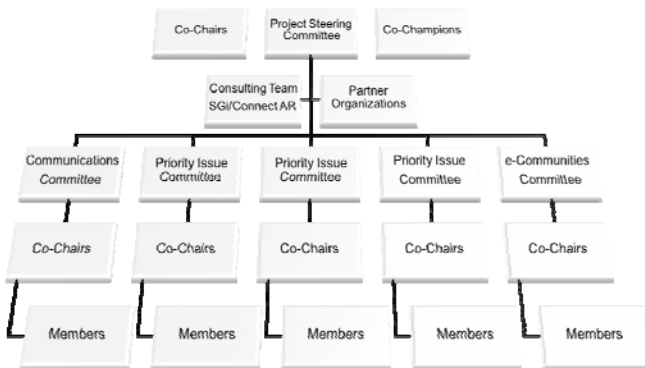

About DeshaForward

DeshaForward is a strategic planning project to create a Comprehensive Community and Economic Development Plan for Desha County. The diagram below depicts the committee structure that will provide oversight, direction, and policy formulation.

In developing this strategic plan, the *DeshaForward* Steering Committee is creating several sub-committees to address priority issues in Desha County. At this time, the e-Community Committee has been created to address high-speed internet access, or broadband, in Desha County.

DeshaForward's e-Community

Part of a Statewide Initiative. Connect Arkansas, a private, non-profit, is implementing a community-based initiative that will link all Arkansans, especially in rural areas, to the internet. On March 28, 2007, Governor Beebe signed the *Connect Arkansas Broadband Act* into law to ensure the creation of a competitive broadband, or *high speed internet*, infrastructure that will not only improve personal lives, but also the economic capabilities and prospects of all Arkansans. In economic development, education, and healthcare, broadband is a key strategic component.