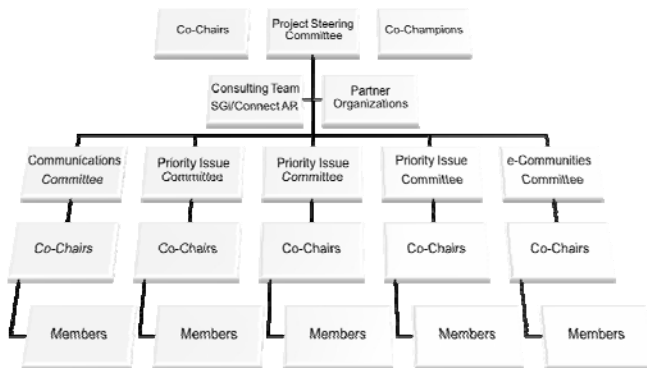

## About DeshaForward

*DeshaForward* is a strategic planning project to create a Comprehensive Community and Economic Development Plan for Desha County. The diagram below depicts the committee structure that will provide oversight, direction, and policy formulation.

In developing this strategic plan, the *DeshaForward* Steering Committee is creating several sub-committees to address priority issues in Desha County. At this time, the e-Community Committee has been created to address high-speed internet access, or broadband, in Desha County.

**Our Focus.** To facilitate broadband access across Desha County, the *DeshaForward* e-Community, will work with Connect Arkansas to focus on three major components:

- **Determination of existing broadband infrastructure in Arkansas.** An important step in facilitating access is to create an understanding of local needs. By mapping the state's existing broadband infrastructure, *DeshaForward* will work with Connect Arkansas to provide a level of detail that is currently not available in Arkansas. These maps will show where access is available, and more importantly, where access is not available.
- **Education.** *DeshaForward* will develop a strategic plan for IT, while working with local communities and existing organizations to provide public internet access and computer training.
- **Equipment & Access.** Through the *Breaking Boundaries with Broadband* Program, *DeshaForward* will work with existing community programs and create programs as needed to promote increased internet use and ownership of computer devices.